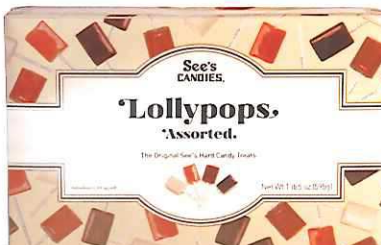

Peanut Brittle

Buttery, crunchy and irresistible.
1 lb 8 oz \$19.00 #355 ~~MSRP~~

Mini Jingle Bells Assortment

An irresistible treat.
4 oz \$7.00 #6976

Assorted Peppermints

Creamy mint treats in milk
and dark chocolate.